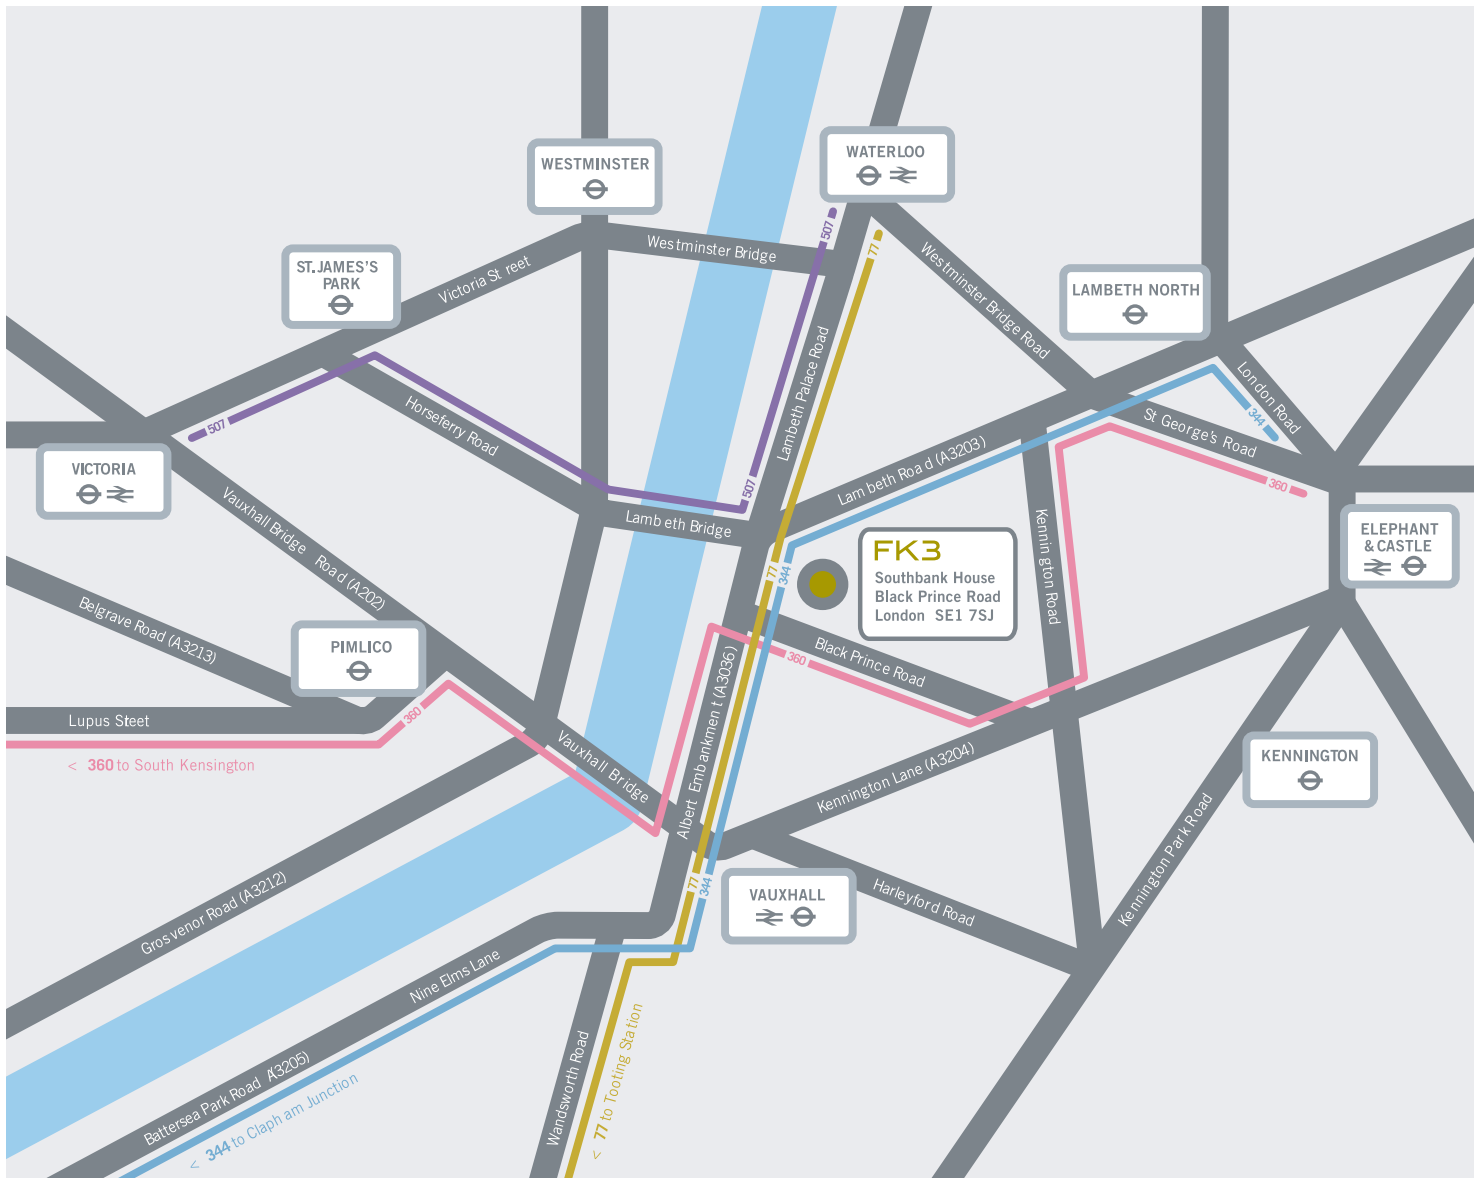

How to find us.

	VAUXHALL (0.7 miles) within walking distance	VICTORIA (1.3 miles) within walking distance	WATERLOO (1 miles) within walking distance	ELEPHANT & CASTLE (1.2 m) walking distance
TUBE	Victoria line	Victoria, Circle and District lines	Northern, Bakerloo and Jubilee lines	Northern & Bakerloo lines
TRAIN	Southwest services	Southern, South Eastern & Gatwick Express services	Southern, South Eastern and Southwest services	Thameslink and the South Eastern services
BUS	77 & 344 services Southbank House. An additional 10 routes stop at this bus station	507 services Southbank House. An additional 17 routes stop at this bus station	77 & 507 service Southbank House. An additional 19 routes stop at this bus station	344 & 360 service Southbank House. An additional 25 routes stop at this bus station
	HEATHROW	GATWICK	STANSTED	LUTON
	Piccadilly line to Green Park station (50 minutes). Then, change to the Victoria Line to Vauxhall, following the instructions above.	Gatwick Express to London Victoria train station (30 minutes, from £16.90). Then change to the southbound Victoria Line to Vauxhall, following the instructions above.	Stansted Express train to London Liverpool Street train station (45 minutes, from £18). Then, a westbound Central Line underground train to Oxford Circus, and a southbound Victoria Line to Vauxhall, following the instructions above.	Take the train from Luton Airport Parkway to London Kings' Cross. Then, take a southbound Victoria Line train to Vauxhall, following the instructions above.